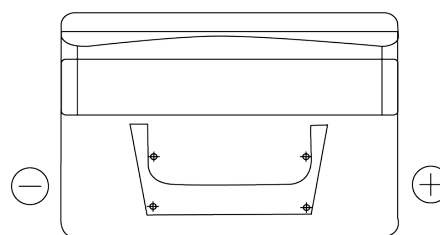

Product overview

Batteries for Cars

Classic EC652

Part number	EC652
Technology	Flooded
EAN/GTIN	3661024034869
Voltage	12 V
Capacity	65 Ah
CCA	540 A
Length	278 mm
Width	175 mm
Height	175 mm
Box size	LB3
Polarity	ETN 0
Terminal Type	EN taper post
Hold Down	B13
Weights (subject of variation)	14.50 kg

Polarity

Terminal Type

Positive Terminal

Negative Terminal

Hold Down

Design, features and specifications are subject to change without notice. We disclaim any representation or warranty, express or implied, concerning the data or recommendations, and in no event shall be liable for any loss or damage claimed to have arisen as a result. Some products may not be available in your local market.