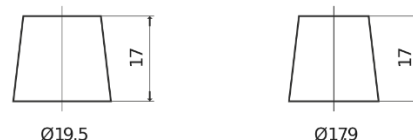

Terminal Type

Positive Terminal

Negative Terminal