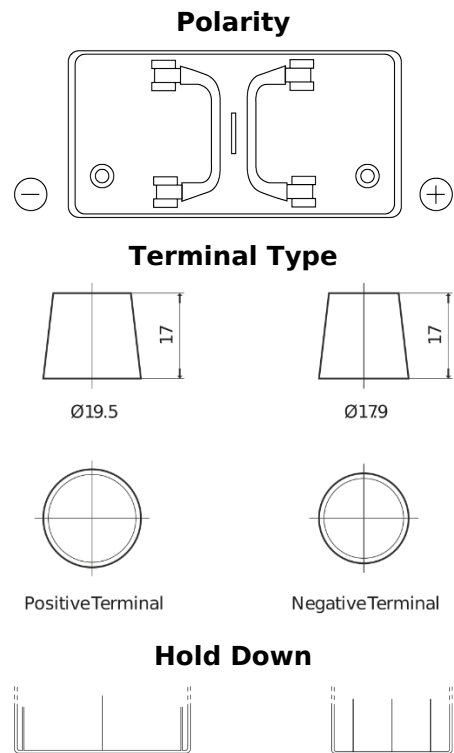

**Product overview**

Batteries for Trucks, Buses, Construction, Agriculture

**StartPRO TG1250**

Part number	TG1250
Technology	Flooded
EAN/GTIN	3661024055406
Voltage	12 V
Capacity	125.0 Ah
CCA	760 A
Length	349 mm
Width	175 mm
Height	285 mm
Box size	D03
Polarity	ETN 0
Terminal Type	EN taper post
Hold Down	B0
Weights (subject of variation)	29.50 kg