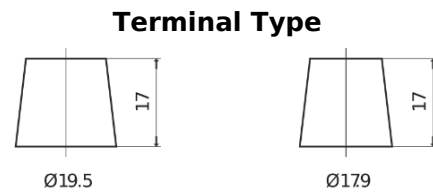

Product overview

Batteries for Trucks, Buses, Construction, Agriculture

StartPRO TG1203

Part number	TG1203
Technology	Flooded
EAN/GTIN	3661024056816
Voltage	12 V
Capacity	120.0 Ah
CCA	680 A
Length	513 mm
Width	189 mm
Height	223 mm
Box size	D04
Polarity	ETN 3
Terminal Type	EN taper post
Hold Down	B0
Weights (subject of variation)	32.50 kg