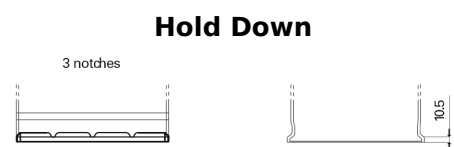

Product overview

Batteries for Trucks, Buses, Construction, Agriculture

StartPRO TG1102

Part number	TG1102
Technology	Flooded
EAN/GTIN	3661024055390
Voltage	12 V
Capacity	110.0 Ah
CCA	750 A
Length	349 mm
Width	175 mm
Height	235 mm
Box size	D02
Polarity	ETN 0
Terminal Type	EN taper post
Hold Down	B1
Weights (subject of variation)	25.40 kg