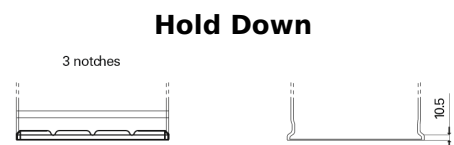

Product overview

Batteries for Trucks, Buses, Construction, Agriculture

StartPRO TG1102

Part number	TG1102
Technology	Flooded
EAN/GTIN	3661024055390
Voltage	12 V
Capacity	110.0 Ah
CCA	750 A
Length	349 mm
Width	175 mm
Height	235 mm
Box size	D02
Polarity	ETN 0
Terminal Type	EN taper post
Hold Down	B1
Weights (subject of variation)	25.40 kg