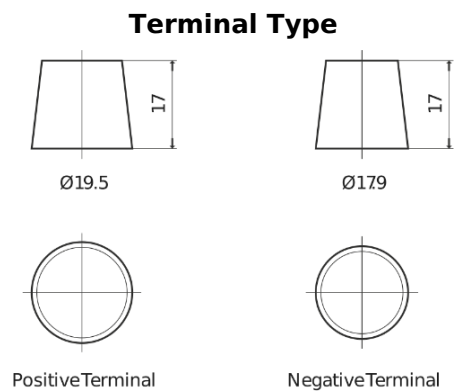

Product overview

Batteries for Trucks, Buses, Construction, Agriculture

StartPRO TG1102

Part number	TG1102
Technology	Flooded
EAN/GTIN	3661024055390
Voltage	12 V
Capacity	110.0 Ah
CCA	750 A
Length	349 mm
Width	175 mm
Height	235 mm
Box size	D02
Polarity	ETN 0
Terminal Type	EN taper post
Hold Down	B1
Weights (subject of variation)	25.40 kg