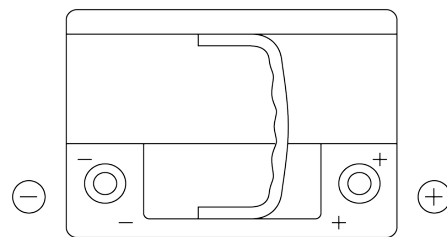

**Product overview**

Batteries for Cars

**Premium EA612**

Part number	EA612
Technology	Flooded
EAN/GTIN	3661024034272
Voltage	12 V
Capacity	61 Ah
CCA	600 A
Length	242 mm
Width	175 mm
Height	175 mm
Box size	LB2
Polarity	ETN 0
Terminal Type	EN taper post
Hold Down	B13
Weights (subject of variation)	14.00 kg

**Polarity**

**Terminal Type**

Positive Terminal

Negative Terminal

**Hold Down**

Design, features and specifications are subject to change without notice. We disclaim any representation or warranty, express or implied, concerning the data or recommendations, and in no event shall be liable for any loss or damage claimed to have arisen as a result. Some products may not be available in your local market.