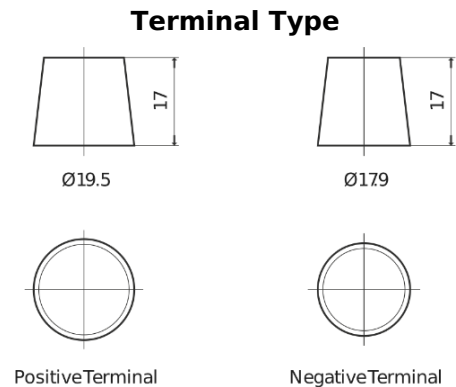

Product overview

Batteries for Trucks, Buses, Construction, Agriculture

StartPRO TG1101

Part number	TG1101
Technology	Flooded
EAN/GTIN	3661024055383
Voltage	12 V
Capacity	110.0 Ah
CCA	750 A
Length	349 mm
Width	175 mm
Height	235 mm
Box size	D02
Polarity	ETN 1
Terminal Type	EN taper post
Hold Down	B0
Weights (subject of variation)	25.40 kg