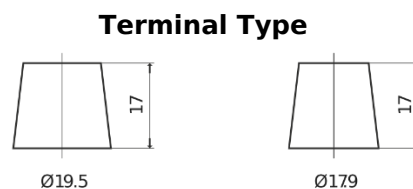

Product overview

Batteries for Trucks, Buses, Construction, Agriculture

PowerPRO TF2353

Part number	TF2353
Technology	Flooded
EAN/GTIN	3661024055321
Voltage	12 V
Capacity	235.0 Ah
CCA	1300 A
Length	518 mm
Width	274 mm
Height	240 mm
Box size	D06
Polarity	ETN 3
Terminal Type	EN taper post
Hold Down	B0
Weights (subject of variation)	56.30 kg