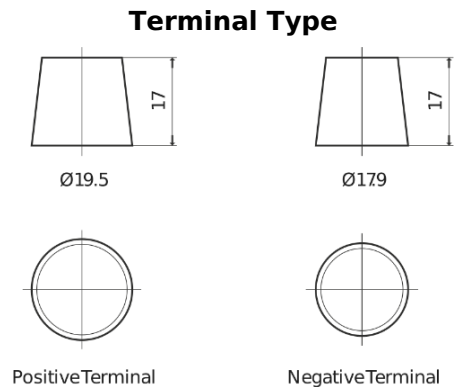

**Product overview**

Batteries for Trucks, Buses, Construction, Agriculture

**PowerPRO TF1853**

Part number	TF1853
Technology	Flooded
EAN/GTIN	3661024055314
Voltage	12 V
Capacity	185.0 Ah
CCA	1150 A
Length	513 mm
Width	223 mm
Height	223 mm
Box size	D05
Polarity	ETN 3
Terminal Type	EN taper post
Hold Down	B0
Weights (subject of variation)	43.90 kg