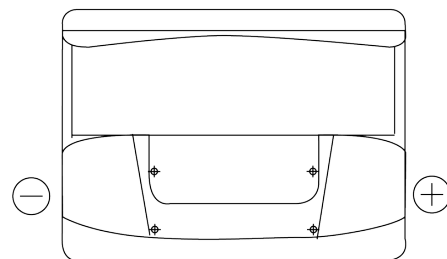

**Product overview**

Batteries for Cars

**Excell EB602**

Part number	EB602
Technology	Flooded
EAN/GTIN	3661024034630
Voltage	12 V
Capacity	60 Ah
CCA	540 A
Length	242 mm
Width	175 mm
Height	175 mm
Box size	LB2
Polarity	ETN 0
Terminal Type	EN taper post
Hold Down	B13
Weights (subject of variation)	12.90 kg

**Polarity**

**Terminal Type**

Positive Terminal

Negative Terminal

**Hold Down**

Design, features and specifications are subject to change without notice. We disclaim any representation or warranty, express or implied, concerning the data or recommendations, and in no event shall be liable for any loss or damage claimed to have arisen as a result. Some products may not be available in your local market.