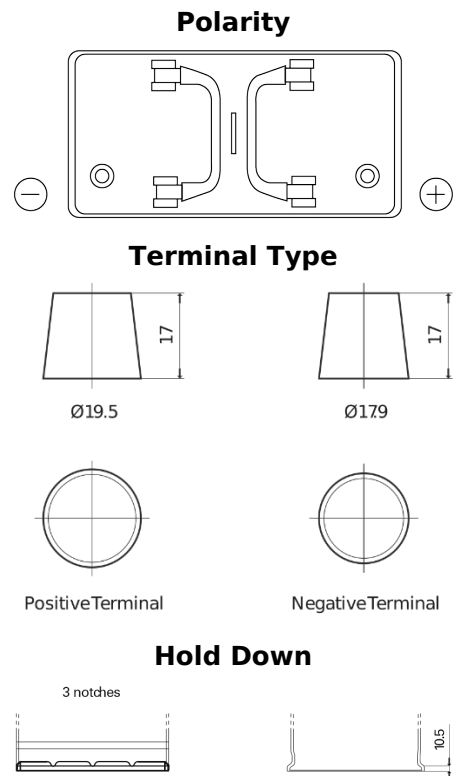

Product overview

Batteries for Trucks, Buses, Construction, Agriculture

PowerPRO TF1202

Part number	TF1202
Technology	Flooded
EAN/GTIN	3661024055277
Voltage	12 V
Capacity	120.0 Ah
CCA	870 A
Length	349 mm
Width	175 mm
Height	235 mm
Box size	D02
Polarity	ETN 0
Terminal Type	EN taper post
Hold Down	B1
Weights (subject of variation)	27.50 kg