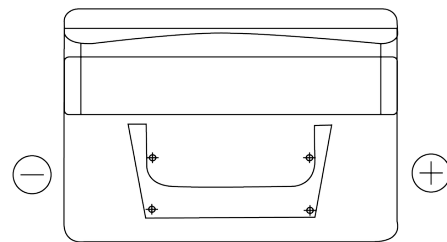

Product overview

Batteries for Cars

Standard TC542

Part number	TC542
Technology	Flooded
EAN/GTIN	3661024054850
Voltage	12 V
Capacity	54 Ah
CCA	500 A
Length	242 mm
Width	175 mm
Height	175 mm
Box size	LB2
Polarity	ETN 0
Terminal Type	EN taper post
Hold Down	B13
Weights (subject of variation)	12.90 kg

Polarity

Terminal Type

Positive Terminal

Negative Terminal

Hold Down

Design, features and specifications are subject to change without notice. We disclaim any representation or warranty, express or implied, concerning the data or recommendations, and in no event shall be liable for any loss or damage claimed to have arisen as a result. Some products may not be available in your local market.