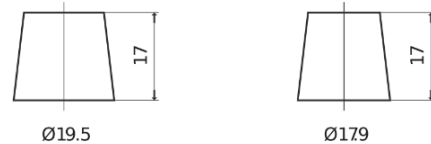

Terminal Type