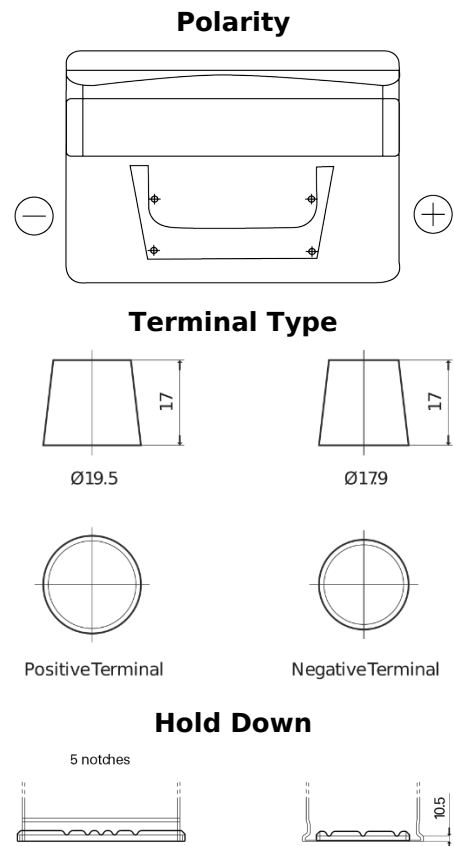

**Product overview**

Batteries for Cars

**Classic EC542**

Part number	EC542
Technology	Flooded
EAN/GTIN	3661024034852
Voltage	12 V
Capacity	54 Ah
CCA	500 A
Length	242 mm
Width	175 mm
Height	175 mm
Box size	LB2
Polarity	ETN 0
Terminal Type	EN taper post
Hold Down	B13
Weights (subject of variation)	12.90 kg