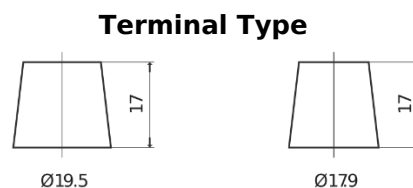

**Product overview**

Batteries for Trucks, Buses, Construction, Agriculture

**Endurance+PRO Gel TD2103**

Part number	TD2103
Technology	GEL
EAN/GTIN	3661024057103
Voltage	12 V
Capacity	210.0 Ah
CCA	1030 A
Length	518 mm
Width	274 mm
Height	240 mm
Box size	D06
Polarity	ETN 3
Terminal Type	EN taper post
Hold Down	B0
Weights (subject of variation)	63.50 kg