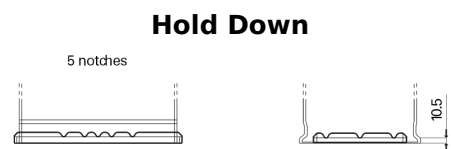

Product overview

Batteries for Cars

High-Tech TA472

Part number	TA472
Technology	Flooded
EAN/GTIN	3661024054263
Voltage	12 V
Capacity	47 Ah
CCA	450 A
Length	207 mm
Width	175 mm
Height	175 mm
Box size	LB1
Polarity	ETN 0
Terminal Type	EN taper post
Hold Down	B13
Weights (subject of variation)	11.40 kg