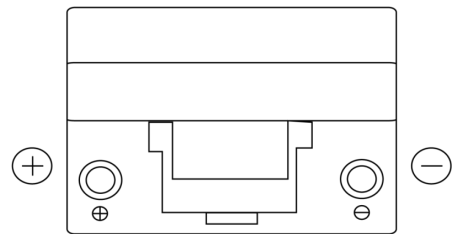

Product overview

Batteries for Cars

Standard TC905

Part number	TC905
Technology	Flooded
EAN/GTIN	3661024054768
Voltage	12 V
Capacity	90.0 Ah
CCA	680 A
Length	306 mm
Width	173 mm
Height	222 mm
Box size	D31
Polarity	ETN 1
Terminal Type	EN taper post
Hold Down	Korean B1
Weights (subject of variation)	19.90 kg

Polarity

Terminal Type

Hold Down

Design, features and specifications are subject to change without notice. We disclaim any representation or warranty, express or implied, concerning the data or recommendations, and in no event shall be liable for any loss or damage claimed to have arisen as a result. Some products may not be available in your local market.