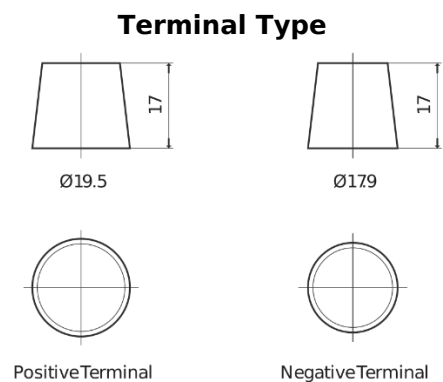

Product overview

Batteries for Cars

High-Tech TA472

Part number	TA472
Technology	Flooded
EAN/GTIN	3661024054263
Voltage	12 V
Capacity	47 Ah
CCA	450 A
Length	207 mm
Width	175 mm
Height	175 mm
Box size	LB1
Polarity	ETN 0
Terminal Type	EN taper post
Hold Down	B13
Weights (subject of variation)	11.40 kg