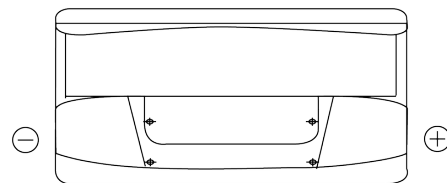

Product overview

Batteries for Cars

Standard TC900

Part number	TC900
Technology	Flooded
EAN/GTIN	3661024054836
Voltage	12 V
Capacity	90.0 Ah
CCA	720 A
Length	353 mm
Width	175 mm
Height	190 mm
Box size	L05
Polarity	ETN 0
Terminal Type	EN taper post
Hold Down	B13
Weights (subject of variation)	20.50 kg

Polarity

Terminal Type

Positive Terminal

Negative Terminal

Hold Down

Design, features and specifications are subject to change without notice. We disclaim any representation or warranty, express or implied, concerning the data or recommendations, and in no event shall be liable for any loss or damage claimed to have arisen as a result. Some products may not be available in your local market.