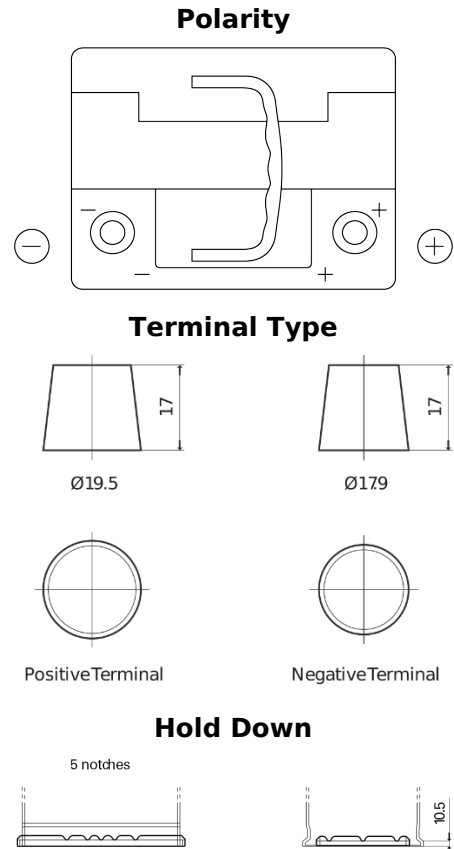

Product overview

Batteries for Cars

Premium EA472

Part number	EA472
Technology	Flooded
EAN/GTIN	3661024034265
Voltage	12 V
Capacity	47 Ah
CCA	450 A
Length	207 mm
Width	175 mm
Height	175 mm
Box size	LB1
Polarity	ETN 0
Terminal Type	EN taper post
Hold Down	B13
Weights (subject of variation)	11.40 kg