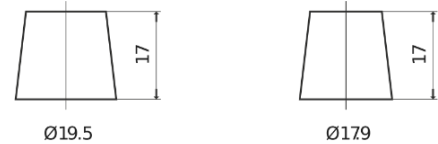

**Product overview**

Batteries for Cars

**Standard TC700**

Part number	TC700
Technology	Flooded
EAN/GTIN	3661024054829
Voltage	12 V
Capacity	70.0 Ah
CCA	640 A
Length	278 mm
Width	175 mm
Height	190 mm
Box size	L03
Polarity	ETN 0
Terminal Type	EN taper post
Hold Down	B13
Weights (subject of variation)	16.00 kg

**Polarity**

**Terminal Type**

Positive Terminal

Negative Terminal

**Hold Down**

Design, features and specifications are subject to change without notice. We disclaim any representation or warranty, express or implied, concerning the data or recommendations, and in no event shall be liable for any loss or damage claimed to have arisen as a result. Some products may not be available in your local market.