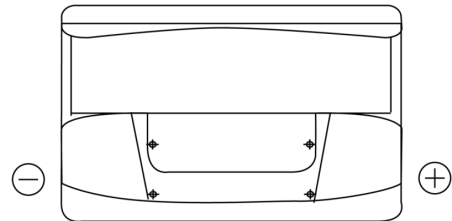

Product overview

Batteries for Cars

Standard TC700

Part number	TC700
Technology	Flooded
EAN/GTIN	3661024054829
Voltage	12 V
Capacity	70.0 Ah
CCA	640 A
Length	278 mm
Width	175 mm
Height	190 mm
Box size	L03
Polarity	ETN 0
Terminal Type	EN taper post
Hold Down	B13
Weights (subject of variation)	16.00 kg

Polarity

Terminal Type

Positive Terminal

Negative Terminal

Hold Down

Design, features and specifications are subject to change without notice. We disclaim any representation or warranty, express or implied, concerning the data or recommendations, and in no event shall be liable for any loss or damage claimed to have arisen as a result. Some products may not be available in your local market.