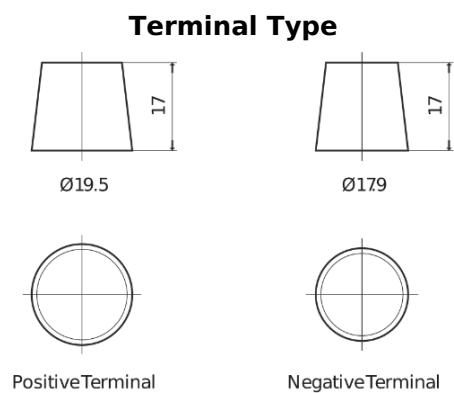

Product overview

Batteries for Cars

Standard TC652

Part number	TC652
Technology	Flooded
EAN/GTIN	3661024054867
Voltage	12 V
Capacity	65.0 Ah
CCA	540 A
Length	278 mm
Width	175 mm
Height	175 mm
Box size	LB3
Polarity	ETN 0
Terminal Type	EN taper post
Hold Down	B13
Weights (subject of variation)	14.50 kg