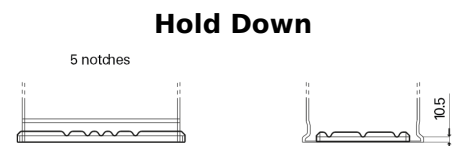

Product overview

Batteries for Cars

Standard TC652

Part number	TC652
Technology	Flooded
EAN/GTIN	3661024054867
Voltage	12 V
Capacity	65.0 Ah
CCA	540 A
Length	278 mm
Width	175 mm
Height	175 mm
Box size	LB3
Polarity	ETN 0
Terminal Type	EN taper post
Hold Down	B13
Weights (subject of variation)	14.50 kg