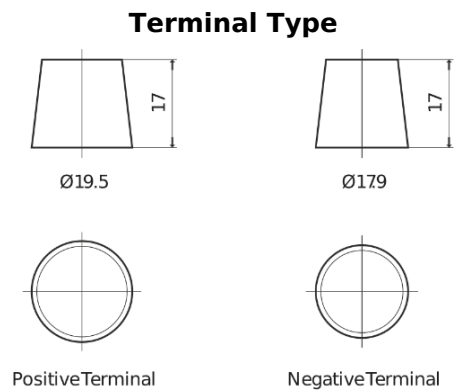

Product overview

Batteries for Cars

Standard TC652

Part number	TC652
Technology	Flooded
EAN/GTIN	3661024054867
Voltage	12 V
Capacity	65.0 Ah
CCA	540 A
Length	278 mm
Width	175 mm
Height	175 mm
Box size	LB3
Polarity	ETN 0
Terminal Type	EN taper post
Hold Down	B13
Weights (subject of variation)	14.50 kg