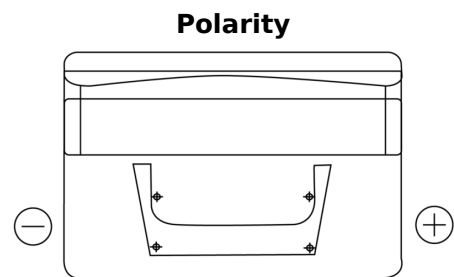

Product overview

Batteries for Cars

Standard TC652

Part number	TC652
Technology	Flooded
EAN/GTIN	3661024054867
Voltage	12 V
Capacity	65.0 Ah
CCA	540 A
Length	278 mm
Width	175 mm
Height	175 mm
Box size	LB3
Polarity	ETN 0
Terminal Type	EN taper post
Hold Down	B13
Weights (subject of variation)	14.50 kg