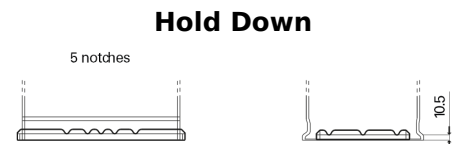

Product overview

Batteries for Cars

Standard TC652

Part number	TC652
Technology	Flooded
EAN/GTIN	3661024054867
Voltage	12 V
Capacity	65.0 Ah
CCA	540 A
Length	278 mm
Width	175 mm
Height	175 mm
Box size	LB3
Polarity	ETN 0
Terminal Type	EN taper post
Hold Down	B13
Weights (subject of variation)	14.50 kg