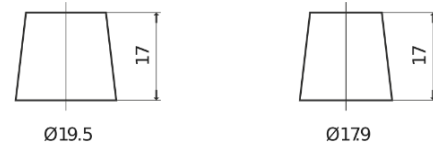

Terminal Type