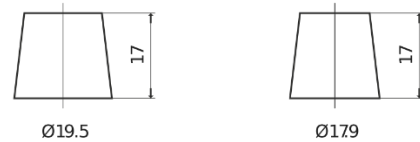

**Product overview**

Batteries for Cars

**Standard TC550**

Part number	TC550
Technology	Flooded
EAN/GTIN	3661024054805
Voltage	12 V
Capacity	55.0 Ah
CCA	460 A
Length	242 mm
Width	175 mm
Height	190 mm
Box size	L02
Polarity	ETN 0
Terminal Type	EN taper post
Hold Down	B13
Weights (subject of variation)	13.50 kg

**Polarity**

**Terminal Type**

Positive Terminal

Negative Terminal

**Hold Down**

Design, features and specifications are subject to change without notice. We disclaim any representation or warranty, express or implied, concerning the data or recommendations, and in no event shall be liable for any loss or damage claimed to have arisen as a result. Some products may not be available in your local market.