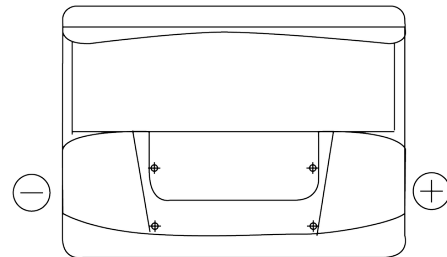

**Product overview**

Batteries for Cars

**Standard TC550**

Part number	TC550
Technology	Flooded
EAN/GTIN	3661024054805
Voltage	12 V
Capacity	55.0 Ah
CCA	460 A
Length	242 mm
Width	175 mm
Height	190 mm
Box size	L02
Polarity	ETN 0
Terminal Type	EN taper post
Hold Down	B13
Weights (subject of variation)	13.50 kg

**Polarity**

**Terminal Type**

Positive Terminal

Negative Terminal

**Hold Down**

Design, features and specifications are subject to change without notice. We disclaim any representation or warranty, express or implied, concerning the data or recommendations, and in no event shall be liable for any loss or damage claimed to have arisen as a result. Some products may not be available in your local market.