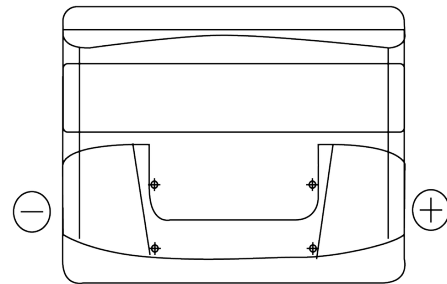

**Product overview**

Batteries for Cars

**Standard TC440**

Part number	TC440
Technology	Flooded
EAN/GTIN	3661024054782
Voltage	12 V
Capacity	44.0 Ah
CCA	360 A
Length	207 mm
Width	175 mm
Height	190 mm
Box size	L01
Polarity	ETN 0
Terminal Type	EN taper post
Hold Down	B13
Weights (subject of variation)	11.10 kg

**Polarity**

**Terminal Type**

Positive Terminal

Negative Terminal

**Hold Down**

Design, features and specifications are subject to change without notice. We disclaim any representation or warranty, express or implied, concerning the data or recommendations, and in no event shall be liable for any loss or damage claimed to have arisen as a result. Some products may not be available in your local market.