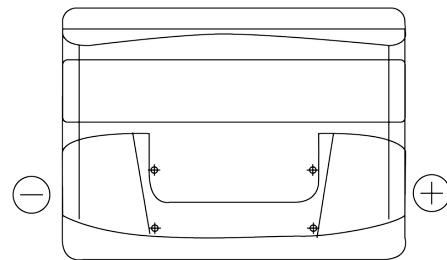

Product overview

Batteries for Cars

Excell EB442

Part number	EB442
Technology	Flooded
EAN/GTIN	3661024034609
Voltage	12 V
Capacity	44 Ah
CCA	420 A
Length	207 mm
Width	175 mm
Height	175 mm
Box size	LB1
Polarity	ETN 0
Terminal Type	EN taper post
Hold Down	B13
Weights (subject of variation)	10.60 kg

Polarity

Terminal Type

Hold Down

Design, features and specifications are subject to change without notice. We disclaim any representation or warranty, express or implied, concerning the data or recommendations, and in no event shall be liable for any loss or damage claimed to have arisen as a result. Some products may not be available in your local market.