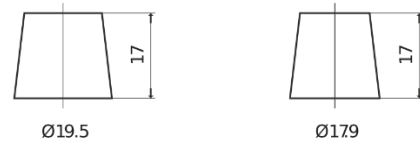

Terminal Type