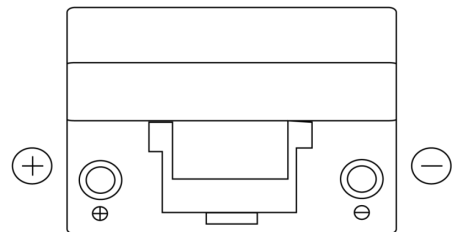

**Product overview**

Batteries for Cars

**Technica TB955**

Part number	TB955
Technology	Flooded
EAN/GTIN	3661024054461
Voltage	12 V
Capacity	95.0 Ah
CCA	760 A
Length	306 mm
Width	173 mm
Height	222 mm
Box size	D31
Polarity	ETN 1
Terminal Type	EN taper post
Hold Down	Korean B1
Weights (subject of variation)	20.60 kg

**Polarity**

**Terminal Type**

Positive Terminal

Negative Terminal

**Hold Down**

Design, features and specifications are subject to change without notice. We disclaim any representation or warranty, express or implied, concerning the data or recommendations, and in no event shall be liable for any loss or damage claimed to have arisen as a result. Some products may not be available in your local market.