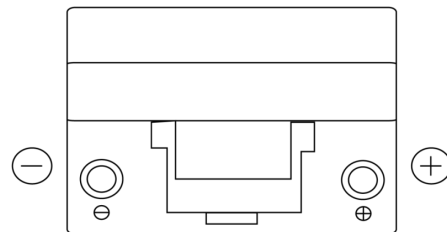

**Product overview**

Batteries for Cars

**Technica TB954**

Part number	TB954
Technology	Flooded
EAN/GTIN	3661024054454
Voltage	12 V
Capacity	95.0 Ah
CCA	760 A
Length	306 mm
Width	173 mm
Height	222 mm
Box size	D31
Polarity	ETN 0
Terminal Type	EN taper post
Hold Down	Korean B1
Weights (subject of variation)	20.60 kg

**Polarity**

**Terminal Type**

Positive Terminal

Negative Terminal

**Hold Down**

Design, features and specifications are subject to change without notice. We disclaim any representation or warranty, express or implied, concerning the data or recommendations, and in no event shall be liable for any loss or damage claimed to have arisen as a result. Some products may not be available in your local market.