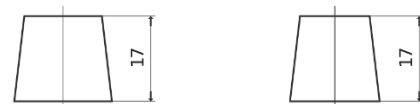

Product overview

Batteries for Cars

Technica TB954

Part number	TB954
Technology	Flooded
EAN/GTIN	3661024054454
Voltage	12 V
Capacity	95.0 Ah
CCA	760 A
Length	306 mm
Width	173 mm
Height	222 mm
Box size	D31
Polarity	ETN 0
Terminal Type	EN taper post
Hold Down	Korean B1
Weights (subject of variation)	20.60 kg

Polarity

Terminal Type

Ø19.5

Ø17.9

Positive Terminal

Negative Terminal

Hold Down

Design, features and specifications are subject to change without notice. We disclaim any representation or warranty, express or implied, concerning the data or recommendations, and in no event shall be liable for any loss or damage claimed to have arisen as a result. Some products may not be available in your local market.