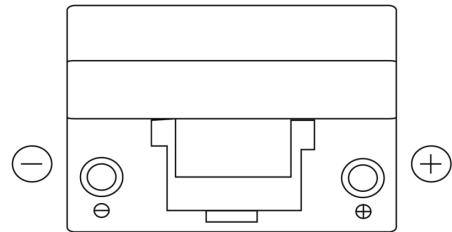

**Product overview**

Batteries for Cars

**Technica TB954**

Part number	TB954
Technology	Flooded
EAN/GTIN	3661024054454
Voltage	12 V
Capacity	95.0 Ah
CCA	760 A
Length	306 mm
Width	173 mm
Height	222 mm
Box size	D31
Polarity	ETN 0
Terminal Type	EN taper post
Hold Down	Korean B1
Weights (subject of variation)	20.60 kg

**Polarity**

**Terminal Type**

Positive Terminal

Negative Terminal

**Hold Down**

Design, features and specifications are subject to change without notice. We disclaim any representation or warranty, express or implied, concerning the data or recommendations, and in no event shall be liable for any loss or damage claimed to have arisen as a result. Some products may not be available in your local market.