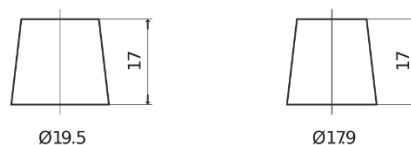

Terminal Type

Positive Terminal

Negative Terminal