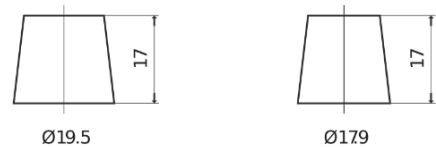

Product overview

Batteries for Cars

Technica TB802

| | |
|--------------------------------|---------------|
| Part number | TB802 |
| Technology | Flooded |
| EAN/GTIN | 3661024054652 |
| Voltage | 12 V |
| Capacity | 80.0 Ah |
| CCA | 700 A |
| Length | 315 mm |
| Width | 175 mm |
| Height | 175 mm |
| Box size | LB4 |
| Polarity | ETN 0 |
| Terminal Type | EN taper post |
| Hold Down | B13 |
| Weights (subject of variation) | 17.80 kg |

Polarity

Terminal Type

Positive Terminal

Negative Terminal

Hold Down

Design, features and specifications are subject to change without notice. We disclaim any representation or warranty, express or implied, concerning the data or recommendations, and in no event shall be liable for any loss or damage claimed to have arisen as a result. Some products may not be available in your local market.