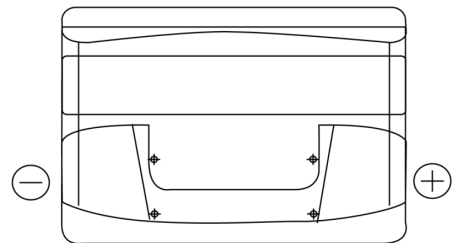

Product overview

Batteries for Cars

Technica TB802

| | |
|--------------------------------|---------------|
| Part number | TB802 |
| Technology | Flooded |
| EAN/GTIN | 3661024054652 |
| Voltage | 12 V |
| Capacity | 80.0 Ah |
| CCA | 700 A |
| Length | 315 mm |
| Width | 175 mm |
| Height | 175 mm |
| Box size | LB4 |
| Polarity | ETN 0 |
| Terminal Type | EN taper post |
| Hold Down | B13 |
| Weights (subject of variation) | 17.80 kg |

Polarity

Terminal Type

Positive Terminal

Negative Terminal

Hold Down

Design, features and specifications are subject to change without notice. We disclaim any representation or warranty, express or implied, concerning the data or recommendations, and in no event shall be liable for any loss or damage claimed to have arisen as a result. Some products may not be available in your local market.