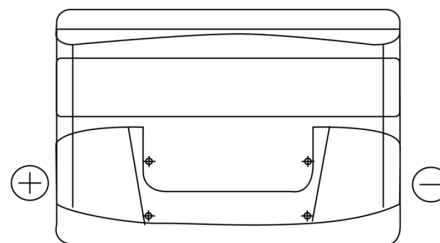

Product overview

Batteries for Cars

Technica TB741

Part number	TB741
Technology	Flooded
EAN/GTIN	3661024054560
Voltage	12 V
Capacity	74.0 Ah
CCA	680 A
Length	278 mm
Width	175 mm
Height	190 mm
Box size	L03
Polarity	ETN 1
Terminal Type	EN taper post
Hold Down	B13
Weights (subject of variation)	16.60 kg

Polarity

Terminal Type

Positive Terminal

Negative Terminal

Hold Down

Design, features and specifications are subject to change without notice. We disclaim any representation or warranty, express or implied, concerning the data or recommendations, and in no event shall be liable for any loss or damage claimed to have arisen as a result. Some products may not be available in your local market.