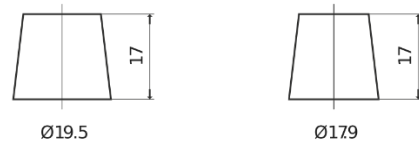

**Product overview**

Batteries for Cars

**Technica TB740**

Part number	TB740
Technology	Flooded
EAN/GTIN	3661024054553
Voltage	12 V
Capacity	74.0 Ah
CCA	680 A
Length	278 mm
Width	175 mm
Height	190 mm
Box size	L03
Polarity	ETN 0
Terminal Type	EN taper post
Hold Down	B13
Weights (subject of variation)	16.60 kg

**Polarity**

**Terminal Type**

Positive Terminal

Negative Terminal

**Hold Down**

Design, features and specifications are subject to change without notice. We disclaim any representation or warranty, express or implied, concerning the data or recommendations, and in no event shall be liable for any loss or damage claimed to have arisen as a result. Some products may not be available in your local market.