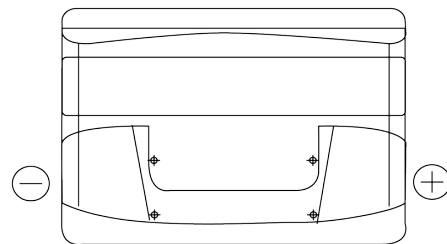

Product overview

Batteries for Cars

Technica TB712

Part number	TB712
Technology	Flooded
EAN/GTIN	3661024054645
Voltage	12 V
Capacity	71.0 Ah
CCA	670 A
Length	278 mm
Width	175 mm
Height	175 mm
Box size	LB3
Polarity	ETN 0
Terminal Type	EN taper post
Hold Down	B13
Weights (subject of variation)	15.30 kg

Polarity

Terminal Type

Positive Terminal

Negative Terminal

Hold Down

Design, features and specifications are subject to change without notice. We disclaim any representation or warranty, express or implied, concerning the data or recommendations, and in no event shall be liable for any loss or damage claimed to have arisen as a result. Some products may not be available in your local market.