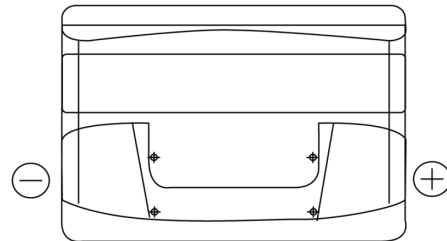

Product overview

Batteries for Cars

Technica TB712

Part number	TB712
Technology	Flooded
EAN/GTIN	3661024054645
Voltage	12 V
Capacity	71.0 Ah
CCA	670 A
Length	278 mm
Width	175 mm
Height	175 mm
Box size	LB3
Polarity	ETN 0
Terminal Type	EN taper post
Hold Down	B13
Weights (subject of variation)	15.30 kg

Polarity

Terminal Type

Positive Terminal

Negative Terminal

Hold Down

Design, features and specifications are subject to change without notice. We disclaim any representation or warranty, express or implied, concerning the data or recommendations, and in no event shall be liable for any loss or damage claimed to have arisen as a result. Some products may not be available in your local market.