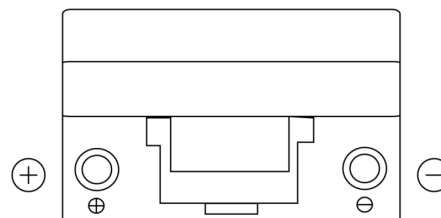

Product overview

Batteries for Cars

Technica TB705

Part number	TB705
Technology	Flooded
EAN/GTIN	3661024054447
Voltage	12 V
Capacity	70.0 Ah
CCA	540 A
Length	270 mm
Width	173 mm
Height	222 mm
Box size	D26
Polarity	ETN 1
Terminal Type	EN taper post
Hold Down	Korean B1+B6
Weights (subject of variation)	16.10 kg

Polarity

Terminal Type

Positive Terminal

Negative Terminal

Hold Down

Design, features and specifications are subject to change without notice. We disclaim any representation or warranty, express or implied, concerning the data or recommendations, and in no event shall be liable for any loss or damage claimed to have arisen as a result. Some products may not be available in your local market.