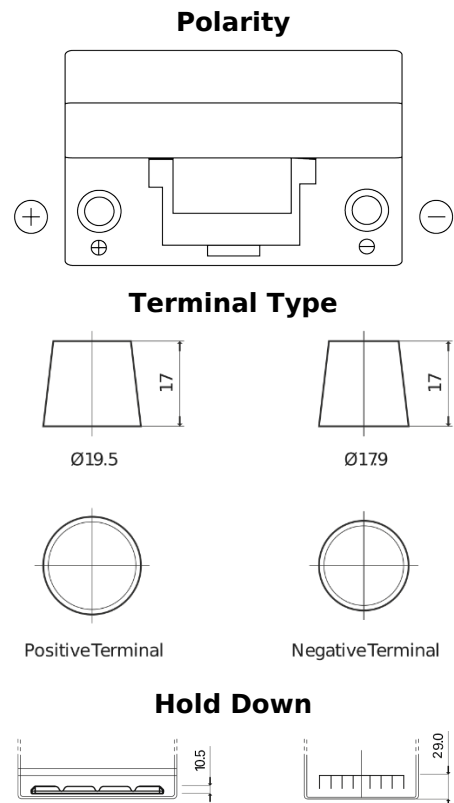

**Product overview**

Batteries for Cars

**Technica TB705**

Part number	TB705
Technology	Flooded
EAN/GTIN	3661024054447
Voltage	12 V
Capacity	70.0 Ah
CCA	540 A
Length	270 mm
Width	173 mm
Height	222 mm
Box size	D26
Polarity	ETN 1
Terminal Type	EN taper post
Hold Down	Korean B1+B6
Weights (subject of variation)	16.10 kg