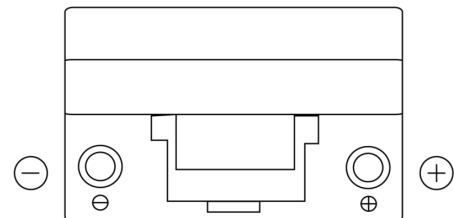

Product overview

Batteries for Cars

Technica TB704

Part number	TB704
Technology	Flooded
EAN/GTIN	3661024054430
Voltage	12 V
Capacity	70.0 Ah
CCA	540 A
Length	270 mm
Width	173 mm
Height	222 mm
Box size	D26
Polarity	ETN 0
Terminal Type	EN taper post
Hold Down	Korean B1+B6
Weights (subject of variation)	16.10 kg

Polarity

Terminal Type

Positive Terminal

Negative Terminal

Hold Down

Design, features and specifications are subject to change without notice. We disclaim any representation or warranty, express or implied, concerning the data or recommendations, and in no event shall be liable for any loss or damage claimed to have arisen as a result. Some products may not be available in your local market.