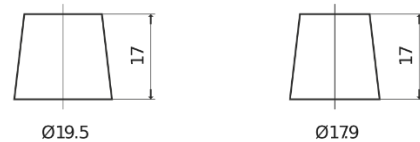

Product overview

Batteries for Cars

Technica TB621

Part number	TB621
Technology	Flooded
EAN/GTIN	3661024054546
Voltage	12 V
Capacity	62.0 Ah
CCA	540 A
Length	242 mm
Width	175 mm
Height	190 mm
Box size	L02
Polarity	ETN 1
Terminal Type	EN taper post
Hold Down	B13
Weights (subject of variation)	14.20 kg

Polarity

Terminal Type

Positive Terminal

Negative Terminal

Hold Down

Design, features and specifications are subject to change without notice. We disclaim any representation or warranty, express or implied, concerning the data or recommendations, and in no event shall be liable for any loss or damage claimed to have arisen as a result. Some products may not be available in your local market.