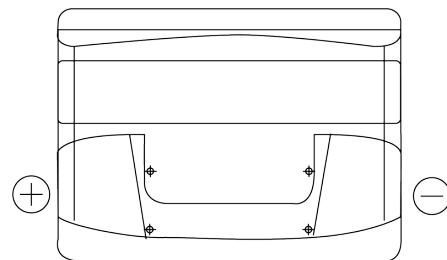

Product overview

Batteries for Cars

Technica TB621

Part number	TB621
Technology	Flooded
EAN/GTIN	3661024054546
Voltage	12 V
Capacity	62.0 Ah
CCA	540 A
Length	242 mm
Width	175 mm
Height	190 mm
Box size	L02
Polarity	ETN 1
Terminal Type	EN taper post
Hold Down	B13
Weights (subject of variation)	14.20 kg

Polarity

Terminal Type

Positive Terminal

Negative Terminal

Hold Down

Design, features and specifications are subject to change without notice. We disclaim any representation or warranty, express or implied, concerning the data or recommendations, and in no event shall be liable for any loss or damage claimed to have arisen as a result. Some products may not be available in your local market.