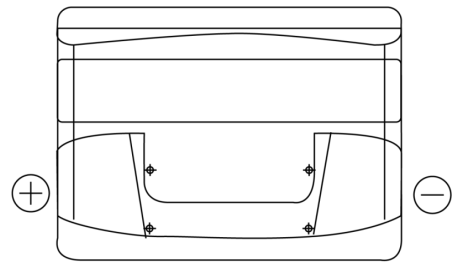

Product overview

Batteries for Cars

Technica TB621

Part number	TB621
Technology	Flooded
EAN/GTIN	3661024054546
Voltage	12 V
Capacity	62.0 Ah
CCA	540 A
Length	242 mm
Width	175 mm
Height	190 mm
Box size	L02
Polarity	ETN 1
Terminal Type	EN taper post
Hold Down	B13
Weights (subject of variation)	14.20 kg

Polarity

Terminal Type

Positive Terminal

Negative Terminal

Hold Down

Design, features and specifications are subject to change without notice. We disclaim any representation or warranty, express or implied, concerning the data or recommendations, and in no event shall be liable for any loss or damage claimed to have arisen as a result. Some products may not be available in your local market.