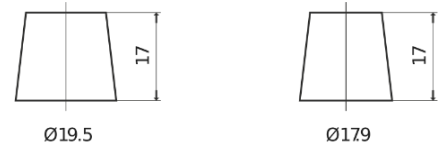

Terminal Type

Positive Terminal

Negative Terminal