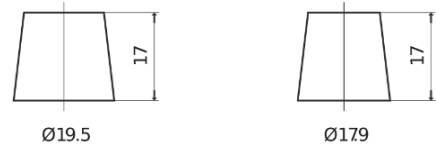

Terminal Type