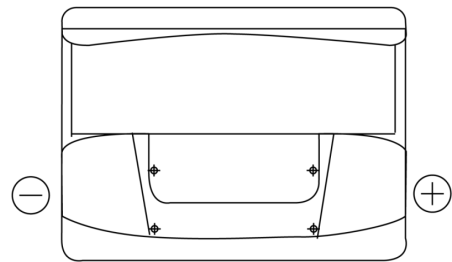

Product overview

Batteries for Cars

Technica TB620

Part number	TB620
Technology	Flooded
EAN/GTIN	3661024054539
Voltage	12 V
Capacity	62.0 Ah
CCA	540 A
Length	242 mm
Width	175 mm
Height	190 mm
Box size	L02
Polarity	ETN 0
Terminal Type	EN taper post
Hold Down	B13
Weights (subject of variation)	14.20 kg

Polarity

Terminal Type

Positive Terminal

Negative Terminal

Hold Down

Design, features and specifications are subject to change without notice. We disclaim any representation or warranty, express or implied, concerning the data or recommendations, and in no event shall be liable for any loss or damage claimed to have arisen as a result. Some products may not be available in your local market.