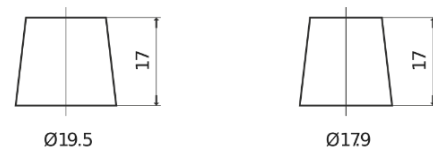

**Product overview**

Batteries for Cars

**Technica TB605**

Part number	TB605
Technology	Flooded
EAN/GTIN	3661024054423
Voltage	12 V
Capacity	60.0 Ah
CCA	480 A
Length	230 mm
Width	173 mm
Height	222 mm
Box size	D23
Polarity	ETN 1
Terminal Type	EN taper post
Hold Down	Korean B1
Weights (subject of variation)	14.60 kg

**Polarity**

**Terminal Type**

Positive Terminal

Negative Terminal

**Hold Down**

Design, features and specifications are subject to change without notice. We disclaim any representation or warranty, express or implied, concerning the data or recommendations, and in no event shall be liable for any loss or damage claimed to have arisen as a result. Some products may not be available in your local market.