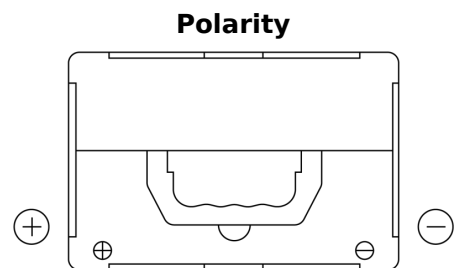

Product overview

Batteries for Cars

Technica TB558

Part number	TB558
Technology	Flooded
EAN/GTIN	3661024057158
Voltage	12 V
Capacity	55.0 Ah
CCA	620 A
Length	230 mm
Width	180 mm
Height	186 mm
Box size	G75
Polarity	ETN 1
Terminal Type	SAE S 3/8" side Terminal
Hold Down	B7
Weights (subject of variation)	14.20 kg