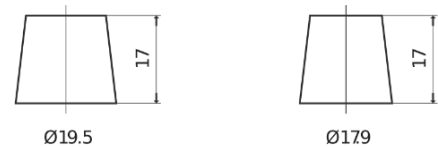

Product overview

Batteries for Cars

Technica TB504

Part number	TB504
Technology	Flooded
EAN/GTIN	3661024054409
Voltage	12 V
Capacity	50.0 Ah
CCA	360 A
Length	200 mm
Width	173 mm
Height	222 mm
Box size	D20
Polarity	ETN 0
Terminal Type	EN taper post
Hold Down	Korean B1
Weights (subject of variation)	12.90 kg

Polarity

Terminal Type

Positive Terminal

Negative Terminal

Hold Down

Design, features and specifications are subject to change without notice. We disclaim any representation or warranty, express or implied, concerning the data or recommendations, and in no event shall be liable for any loss or damage claimed to have arisen as a result. Some products may not be available in your local market.