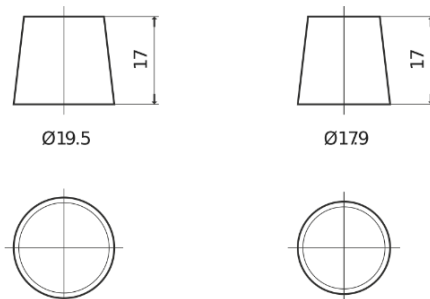

Product overview

Batteries for Cars

Technica TB501

Part number	TB501
Technology	Flooded
EAN/GTIN	3661024054522
Voltage	12 V
Capacity	50.0 Ah
CCA	450 A
Length	207 mm
Width	175 mm
Height	190 mm
Box size	L01
Polarity	ETN 1
Terminal Type	EN taper post
Hold Down	B13
Weights (subject of variation)	12.20 kg

Polarity

Terminal Type

Positive Terminal

Negative Terminal

Hold Down

Design, features and specifications are subject to change without notice. We disclaim any representation or warranty, express or implied, concerning the data or recommendations, and in no event shall be liable for any loss or damage claimed to have arisen as a result. Some products may not be available in your local market.