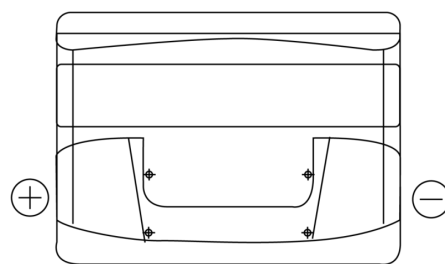

Product overview

Batteries for Cars

Technica TB501

Part number	TB501
Technology	Flooded
EAN/GTIN	3661024054522
Voltage	12 V
Capacity	50.0 Ah
CCA	450 A
Length	207 mm
Width	175 mm
Height	190 mm
Box size	L01
Polarity	ETN 1
Terminal Type	EN taper post
Hold Down	B13
Weights (subject of variation)	12.20 kg

Polarity

Terminal Type

Positive Terminal

Negative Terminal

Hold Down

Design, features and specifications are subject to change without notice. We disclaim any representation or warranty, express or implied, concerning the data or recommendations, and in no event shall be liable for any loss or damage claimed to have arisen as a result. Some products may not be available in your local market.