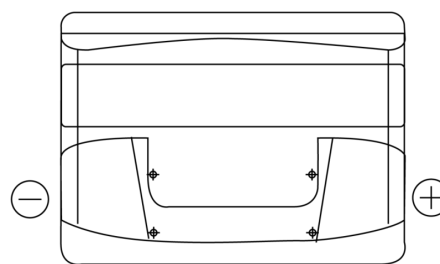

Product overview

Batteries for Cars

Technica TB500

Part number	TB500
Technology	Flooded
EAN/GTIN	3661024054515
Voltage	12 V
Capacity	50.0 Ah
CCA	450 A
Length	207 mm
Width	175 mm
Height	190 mm
Box size	L01
Polarity	ETN 0
Terminal Type	EN taper post
Hold Down	B13
Weights (subject of variation)	12.20 kg

Polarity

Terminal Type

Hold Down

Design, features and specifications are subject to change without notice. We disclaim any representation or warranty, express or implied, concerning the data or recommendations, and in no event shall be liable for any loss or damage claimed to have arisen as a result. Some products may not be available in your local market.