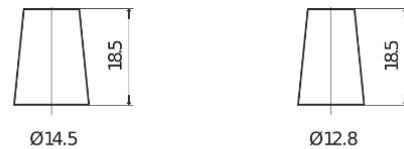

**Product overview**

Batteries for Cars

**Technica TB457**

Part number	TB457
Technology	Flooded
EAN/GTIN	3661024054362
Voltage	12 V
Capacity	45.0 Ah
CCA	330 A
Length	237 mm
Width	127 mm
Height	227 mm
Box size	B24
Polarity	ETN 1
Terminal Type	JIS taper post
Hold Down	B0
Weights (subject of variation)	11.40 kg

**Polarity**

**Terminal Type**

Positive Terminal

Negative Terminal

**Hold Down**

Design, features and specifications are subject to change without notice. We disclaim any representation or warranty, express or implied, concerning the data or recommendations, and in no event shall be liable for any loss or damage claimed to have arisen as a result. Some products may not be available in your local market.