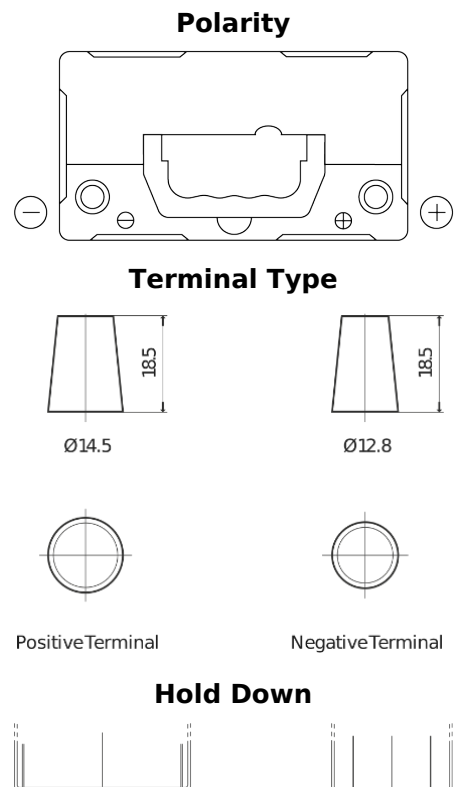

**Product overview**

Batteries for Cars

**Technica TB456**

Part number	TB456
Technology	Flooded
EAN/GTIN	3661024054355
Voltage	12 V
Capacity	45.0 Ah
CCA	330 A
Length	237 mm
Width	127 mm
Height	227 mm
Box size	B24
Polarity	ETN 0
Terminal Type	JIS taper post
Hold Down	B0
Weights (subject of variation)	11.40 kg