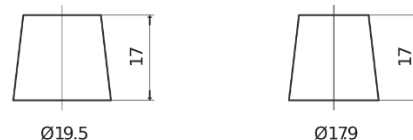

**Product overview**

Batteries for Cars

**Technica TB455**

Part number	TB455
Technology	Flooded
EAN/GTIN	3661024054386
Voltage	12 V
Capacity	45.0 Ah
CCA	330 A
Length	237 mm
Width	127 mm
Height	227 mm
Box size	B24
Polarity	ETN 1
Terminal Type	EN taper post
Hold Down	B0
Weights (subject of variation)	11.40 kg

**Polarity**

**Terminal Type**

Positive Terminal

Negative Terminal

**Hold Down**

Design, features and specifications are subject to change without notice. We disclaim any representation or warranty, express or implied, concerning the data or recommendations, and in no event shall be liable for any loss or damage claimed to have arisen as a result. Some products may not be available in your local market.