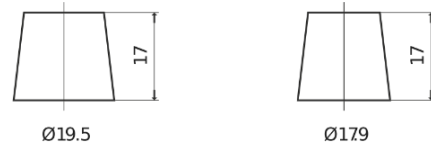

**Product overview**

Batteries for Cars

**Technica TB442**

Part number	TB442
Technology	Flooded
EAN/GTIN	3661024054607
Voltage	12 V
Capacity	44.0 Ah
CCA	420 A
Length	207 mm
Width	175 mm
Height	175 mm
Box size	LB1
Polarity	ETN 0
Terminal Type	EN taper post
Hold Down	B13
Weights (subject of variation)	10.60 kg

**Polarity**

**Terminal Type**

Positive Terminal

Negative Terminal

**Hold Down**

Design, features and specifications are subject to change without notice. We disclaim any representation or warranty, express or implied, concerning the data or recommendations, and in no event shall be liable for any loss or damage claimed to have arisen as a result. Some products may not be available in your local market.