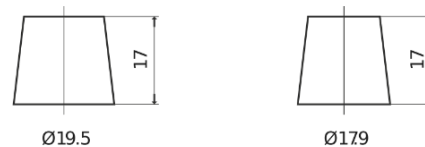

**Product overview**

Batteries for Cars

**Technica TB442**

Part number	TB442
Technology	Flooded
EAN/GTIN	3661024054607
Voltage	12 V
Capacity	44.0 Ah
CCA	420 A
Length	207 mm
Width	175 mm
Height	175 mm
Box size	LB1
Polarity	ETN 0
Terminal Type	EN taper post
Hold Down	B13
Weights (subject of variation)	10.60 kg

**Polarity**

**Terminal Type**

Positive Terminal

Negative Terminal

**Hold Down**

Design, features and specifications are subject to change without notice. We disclaim any representation or warranty, express or implied, concerning the data or recommendations, and in no event shall be liable for any loss or damage claimed to have arisen as a result. Some products may not be available in your local market.