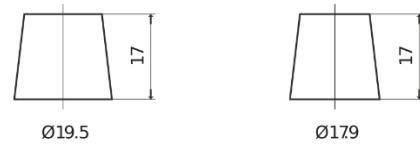

Product overview

Batteries for Cars

Technica TB442

Part number	TB442
Technology	Flooded
EAN/GTIN	3661024054607
Voltage	12 V
Capacity	44.0 Ah
CCA	420 A
Length	207 mm
Width	175 mm
Height	175 mm
Box size	LB1
Polarity	ETN 0
Terminal Type	EN taper post
Hold Down	B13
Weights (subject of variation)	10.60 kg

Polarity

Terminal Type

Positive Terminal

Negative Terminal

Hold Down

Design, features and specifications are subject to change without notice. We disclaim any representation or warranty, express or implied, concerning the data or recommendations, and in no event shall be liable for any loss or damage claimed to have arisen as a result. Some products may not be available in your local market.