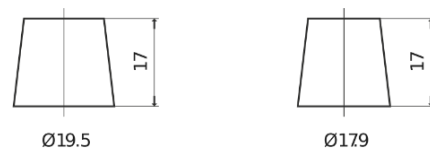

**Product overview**

Batteries for Cars

**Technica TB440**

Part number	TB440
Technology	Flooded
EAN/GTIN	3661024054508
Voltage	12 V
Capacity	44.0 Ah
CCA	400 A
Length	175 mm
Width	175 mm
Height	190 mm
Box size	L00
Polarity	ETN 0
Terminal Type	EN taper post
Hold Down	B13
Weights (subject of variation)	10.70 kg

**Polarity**

**Terminal Type**

Positive Terminal

Negative Terminal

**Hold Down**

Design, features and specifications are subject to change without notice. We disclaim any representation or warranty, express or implied, concerning the data or recommendations, and in no event shall be liable for any loss or damage claimed to have arisen as a result. Some products may not be available in your local market.