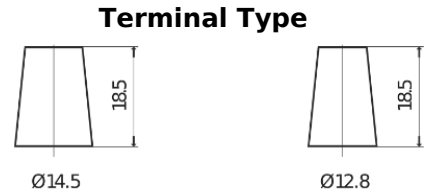

Product overview

Batteries for Cars

Technica TB357

| | |
|--------------------------------|----------------|
| Part number | TB357 |
| Technology | Flooded |
| EAN/GTIN | 3661024054348 |
| Voltage | 12 V |
| Capacity | 35.0 Ah |
| CCA | 240 A |
| Length | 187 mm |
| Width | 127 mm |
| Height | 220 mm |
| Box size | B19 |
| Polarity | ETN 1 |
| Terminal Type | JIS taper post |
| Hold Down | B0 |
| Weights (subject of variation) | 8.90 kg |