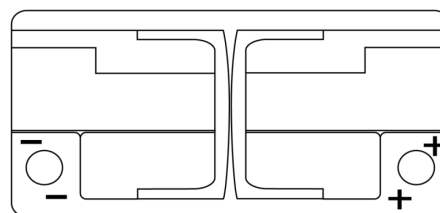

Product overview

Batteries for Cars

High-Tech TA1000

Part number	TA1000
Technology	Flooded
EAN/GTIN	3661024054256
Voltage	12 V
Capacity	100 Ah
CCA	900 A
Length	353 mm
Width	175 mm
Height	190 mm
Box size	L05
Polarity	ETN 0
Terminal Type	EN taper post
Hold Down	B13
Weights (subject of variation)	22.60 kg

Polarity

Terminal Type

Positive Terminal

Negative Terminal

Hold Down

Design, features and specifications are subject to change without notice. We disclaim any representation or warranty, express or implied, concerning the data or recommendations, and in no event shall be liable for any loss or damage claimed to have arisen as a result. Some products may not be available in your local market.