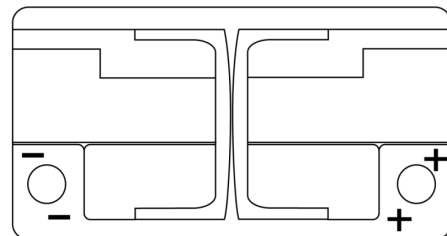

Product overview

Batteries for Cars

High-Tech TA900

Part number	TA900
Technology	Flooded
EAN/GTIN	3661024056472
Voltage	12 V
Capacity	90.0 Ah
CCA	720 A
Length	315 mm
Width	175 mm
Height	190 mm
Box size	L04
Polarity	ETN 0
Terminal Type	EN taper post
Hold Down	B13
Weights (subject of variation)	19.70 kg

Polarity

Terminal Type

Positive Terminal

Negative Terminal

Hold Down

Design, features and specifications are subject to change without notice. We disclaim any representation or warranty, express or implied, concerning the data or recommendations, and in no event shall be liable for any loss or damage claimed to have arisen as a result. Some products may not be available in your local market.