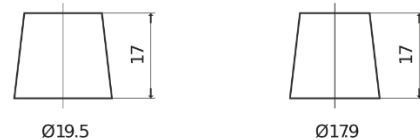

**Product overview**

Batteries for Cars

**High-Tech TA900**

Part number	TA900
Technology	Flooded
EAN/GTIN	3661024056472
Voltage	12 V
Capacity	90.0 Ah
CCA	720 A
Length	315 mm
Width	175 mm
Height	190 mm
Box size	L04
Polarity	ETN 0
Terminal Type	EN taper post
Hold Down	B13
Weights (subject of variation)	19.70 kg

**Polarity**

**Terminal Type**

Positive Terminal

Negative Terminal

**Hold Down**

Design, features and specifications are subject to change without notice. We disclaim any representation or warranty, express or implied, concerning the data or recommendations, and in no event shall be liable for any loss or damage claimed to have arisen as a result. Some products may not be available in your local market.