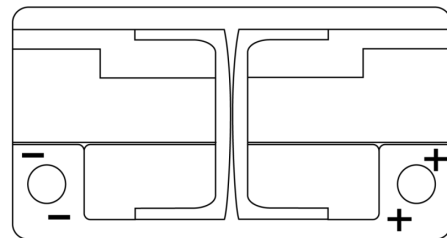

Product overview

Batteries for Cars

High-Tech TA900

Part number	TA900
Technology	Flooded
EAN/GTIN	3661024056472
Voltage	12 V
Capacity	90.0 Ah
CCA	720 A
Length	315 mm
Width	175 mm
Height	190 mm
Box size	L04
Polarity	ETN 0
Terminal Type	EN taper post
Hold Down	B13
Weights (subject of variation)	19.70 kg

Polarity

Terminal Type

Positive Terminal

Negative Terminal

Hold Down

Design, features and specifications are subject to change without notice. We disclaim any representation or warranty, express or implied, concerning the data or recommendations, and in no event shall be liable for any loss or damage claimed to have arisen as a result. Some products may not be available in your local market.