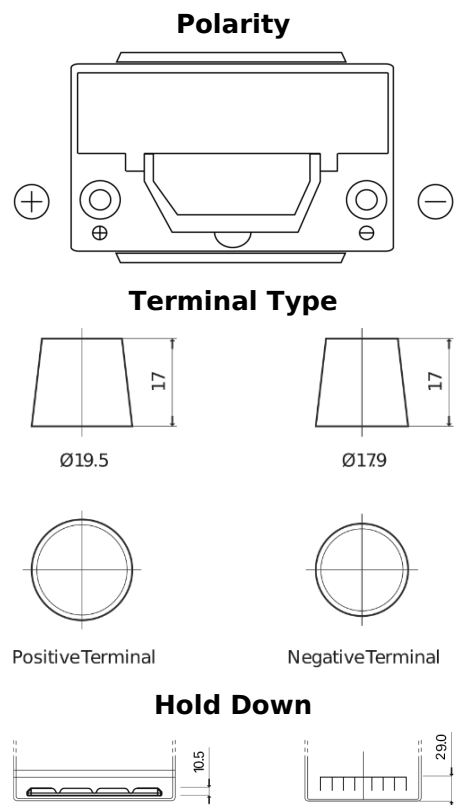

Product overview

Batteries for Cars

High-Tech TA755

| | |
|--------------------------------|---------------|
| Part number | TA755 |
| Technology | Flooded |
| EAN/GTIN | 3661024054171 |
| Voltage | 12 V |
| Capacity | 75.0 Ah |
| CCA | 630 A |
| Length | 270 mm |
| Width | 173 mm |
| Height | 222 mm |
| Box size | D26 |
| Polarity | ETN 1 |
| Terminal Type | EN taper post |
| Hold Down | Korean B1+B6 |
| Weights (subject of variation) | 17.40 kg |