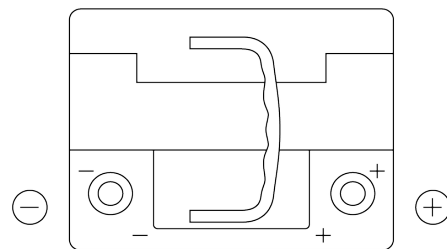

Product overview

Batteries for Cars

High-Tech TA530

Part number	TA530
Technology	Flooded
EAN/GTIN	3661024054201
Voltage	12 V
Capacity	53.0 Ah
CCA	540 A
Length	207 mm
Width	175 mm
Height	190 mm
Box size	L01
Polarity	ETN 0
Terminal Type	EN taper post
Hold Down	B13
Weights (subject of variation)	12.70 kg

Polarity

Terminal Type

Positive Terminal

Negative Terminal

Hold Down

Design, features and specifications are subject to change without notice. We disclaim any representation or warranty, express or implied, concerning the data or recommendations, and in no event shall be liable for any loss or damage claimed to have arisen as a result. Some products may not be available in your local market.