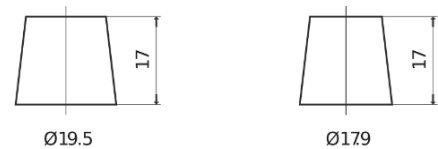

**Product overview**

Batteries for Cars

**High-Tech TA530**

Part number	TA530
Technology	Flooded
EAN/GTIN	3661024054201
Voltage	12 V
Capacity	53.0 Ah
CCA	540 A
Length	207 mm
Width	175 mm
Height	190 mm
Box size	L01
Polarity	ETN 0
Terminal Type	EN taper post
Hold Down	B13
Weights (subject of variation)	12.70 kg

**Polarity**

**Terminal Type**

Positive Terminal

Negative Terminal

**Hold Down**

Design, features and specifications are subject to change without notice. We disclaim any representation or warranty, express or implied, concerning the data or recommendations, and in no event shall be liable for any loss or damage claimed to have arisen as a result. Some products may not be available in your local market.