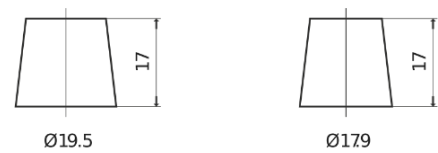

**Product overview**

Batteries for Cars

**High-Tech TA472**

Part number	TA472
Technology	Flooded
EAN/GTIN	3661024054263
Voltage	12 V
Capacity	47.0 Ah
CCA	450 A
Length	207 mm
Width	175 mm
Height	175 mm
Box size	LB1
Polarity	ETN 0
Terminal Type	EN taper post
Hold Down	B13
Weights (subject of variation)	11.40 kg

**Polarity**

**Terminal Type**

Positive Terminal

Negative Terminal

**Hold Down**

Design, features and specifications are subject to change without notice. We disclaim any representation or warranty, express or implied, concerning the data or recommendations, and in no event shall be liable for any loss or damage claimed to have arisen as a result. Some products may not be available in your local market.