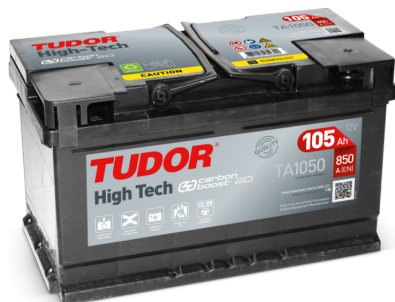

Product overview

Batteries for Cars

High-Tech TA1050

Part number	TA1050
Technology	Flooded
EAN/GTIN	3661024054300
Voltage	12 V
Capacity	105.0 Ah
CCA	850 A
Length	315 mm
Width	175 mm
Height	205 mm
Box size	LH4
Polarity	ETN 0
Terminal Type	EN taper post
Hold Down	B13
Weights (subject of variation)	23.10 kg