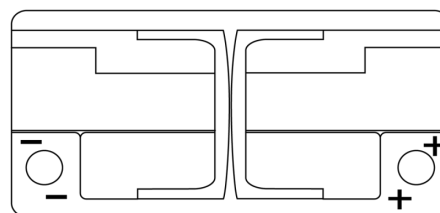

Product overview

Batteries for Cars

High-Tech TA1000

Part number	TA1000
Technology	Flooded
EAN/GTIN	3661024054256
Voltage	12 V
Capacity	100.0 Ah
CCA	900 A
Length	353 mm
Width	175 mm
Height	190 mm
Box size	L05
Polarity	ETN 0
Terminal Type	EN taper post
Hold Down	B13
Weights (subject of variation)	22.60 kg

Polarity

Terminal Type

Positive Terminal

Negative Terminal

Hold Down

Design, features and specifications are subject to change without notice. We disclaim any representation or warranty, express or implied, concerning the data or recommendations, and in no event shall be liable for any loss or damage claimed to have arisen as a result. Some products may not be available in your local market.