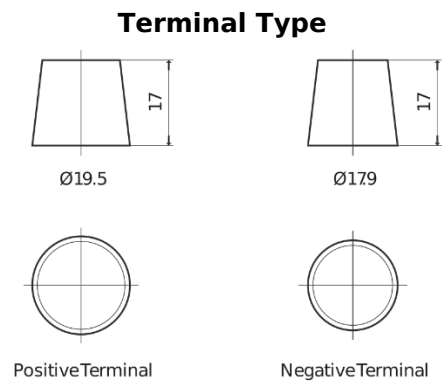

Product overview

Batteries for Marine and Leisure

Equipment ET650

Part number	ET650
Technology	Flooded
EAN/GTIN	3661024035927
Voltage	12 V
Capacity	100 Ah
Watt hour	650 Wh
Length	353 mm
Width	175 mm
Height	190 mm
Box size	L05
Polarity	ETN 0
Terminal Type	EN taper post
Hold Down	B13
Weights (subject of variation)	26.50 kg