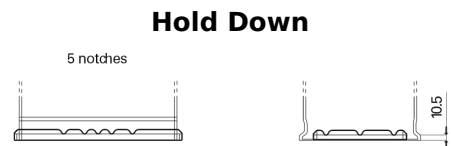

Product overview

Batteries for Marine and Leisure

Equipment ET650

Part number	ET650
Technology	Flooded
EAN/GTIN	3661024035927
Voltage	12 V
Capacity	100 Ah
Watt hour	650 Wh
Length	353 mm
Width	175 mm
Height	190 mm
Box size	L05
Polarity	ETN 0
Terminal Type	EN taper post
Hold Down	B13
Weights (subject of variation)	26.50 kg