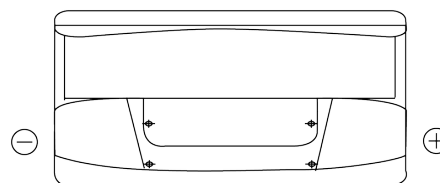

Product overview

Batteries for Cars

Standard TC900

Part number	TC900
Technology	Flooded
EAN/GTIN	3661024054836
Voltage	12 V
Capacity	90 Ah
CCA	720 A
Length	353 mm
Width	175 mm
Height	190 mm
Box size	L05
Polarity	ETN 0
Terminal Type	EN taper post
Hold Down	B13
Weights (subject of variation)	20.50 kg

Polarity

Terminal Type

Ø19.5

Ø17.9

Positive Terminal

Negative Terminal

Hold Down

5 notches