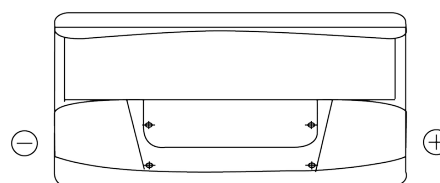

Product overview

Batteries for Cars

Classic EC900

Part number	EC900
Technology	Flooded
EAN/GTIN	3661024034838
Voltage	12 V
Capacity	90 Ah
CCA	720 A
Length	353 mm
Width	175 mm
Height	190 mm
Box size	L05
Polarity	ETN 0
Terminal Type	EN taper post
Hold Down	B13
Weights (subject of variation)	20.50 kg

Polarity

Terminal Type

Positive Terminal

Negative Terminal

Hold Down

Design, features and specifications are subject to change without notice. We disclaim any representation or warranty, express or implied, concerning the data or recommendations, and in no event shall be liable for any loss or damage claimed to have arisen as a result. Some products may not be available in your local market.