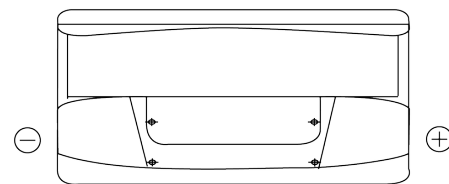

Product overview

Batteries for Cars

Standard CC900

Part number	CC900
Technology	Flooded
EAN/GTIN	3661024014830
Voltage	12 V
Capacity	90 Ah
CCA	720 A
Length	353 mm
Width	175 mm
Height	190 mm
Box size	L05
Polarity	ETN 0
Terminal Type	EN taper post
Hold Down	B13
Weights (subject of variation)	20.50 kg

Polarity

Terminal Type

Positive Terminal

Negative Terminal

Hold Down

Design, features and specifications are subject to change without notice. We disclaim any representation or warranty, express or implied, concerning the data or recommendations, and in no event shall be liable for any loss or damage claimed to have arisen as a result. Some products may not be available in your local market.